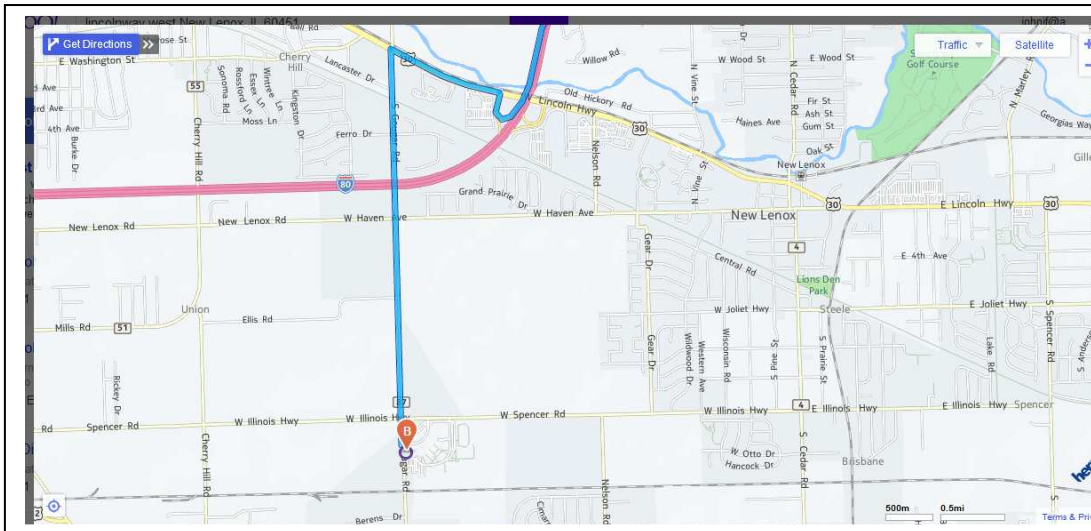

**ENTRANCE FOR
REHEARSAL & SHOW!!**
**Lincoln-way West
Fine Arts Center**

DIRECTIONS TO LINCOLN-WAY WEST FINE ARTS

Or Google or use your phone for directions
21701 S Gougar Rd, New Lenox, IL

From the Orland Park area, you can use I-80 (please be aware that there may be some construction so, make sure you give yourself plenty of time)

- Take I-80 West to exit 137 (approximately 8.2 miles)
- Exit 137 – US 30/Maple Street.
- Turn LEFT onto Lincoln Highway (US-30) follow to GOUGAR ROAD (CR-52)
- Turn LEFT onto GOUGAR ROAD for approximately 2 miles to Lincoln-Way West
- Lincoln-Way West Fine Arts building is on the left side, facing Gougar. See Parking lot on either side. There is a “drop off” in front of building if needed.
- As a reference, the building is just **past** SPENCER/W.ILLINOIS HWY –**do not turn** on Spencer!
- For **Show day**, you are to use the same entrance for your dancer to get to BACKSTAGE or to Cafeteria

**Performance
Building
Turn Around
& Entrance**

PARKING

GOUGAR ROAD