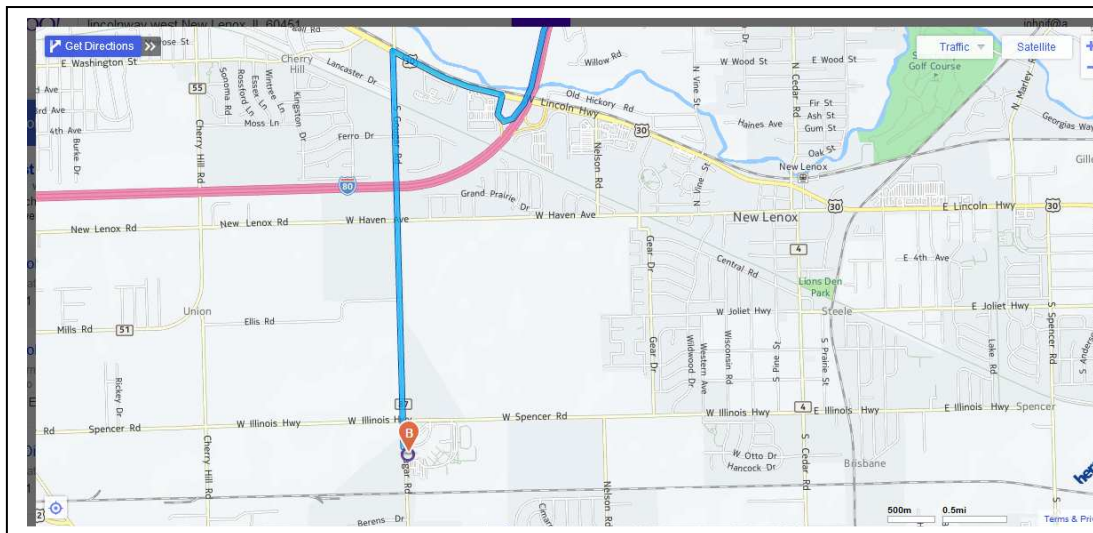

**ENTRANCE FOR  
REHEARSAL & SHOW!!**  
**Lincoln-way West  
Fine Arts Center**

**DIRECTIONS TO LINCOLN-WAY WEST FINE ARTS**

*Or Google or use your phone for directions*  
21701 S Gougar Rd, New Lenox, IL

From the Orland Park area, you can use I-80 (please be aware that there may be some construction so, make sure you give yourself plenty of time)

- Take I-80 West to exit 137 (approximately 8.2 miles)
- Exit 137 – US 30/Maple Street.
- Turn LEFT onto Lincoln Highway (US-30) follow to GOUGAR ROAD (CR-52)
- Turn LEFT onto GOUGAR ROAD for approximately 2 miles to Lincoln-Way West
- Lincoln-Way West Fine Arts building is on the left side, facing Gougar. See Parking lot on either side. There is a “drop off” in front of building if needed.
- As a reference, the building is just past SPENCER/W.ILLINOIS HWY
- For Show day, you are to use the same entrance for your dancer to get to BACKSTAGE or to Cafeteria

**Performance  
Building  
Turn Around  
& Entrance**

**PARKING**

**GOUGAR ROAD**